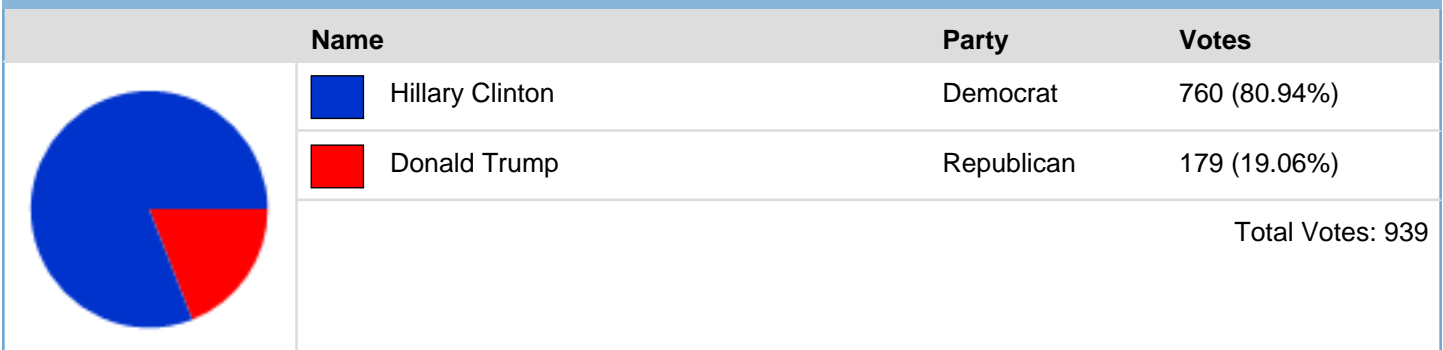

Kids Voting Missouri Presidential Election 2016 November 8, 2016 Webster Groves School District

2016-WG PK-2 Results

Report Generated: 11/08/2016 2:30 AM MST

What is your current grade level?

President/Vice-President 4-Year Term--Vote for 1

United States Senator (6-Year Term) Vote for 1

Missouri Governor (4 -Year Term)---Vote for 1

		Name	Party	Votes
		Chris Koster	Democrat	486 (56.06%)
		Eric Greitens	Republican	381 (43.94%)
				Total Votes: 867