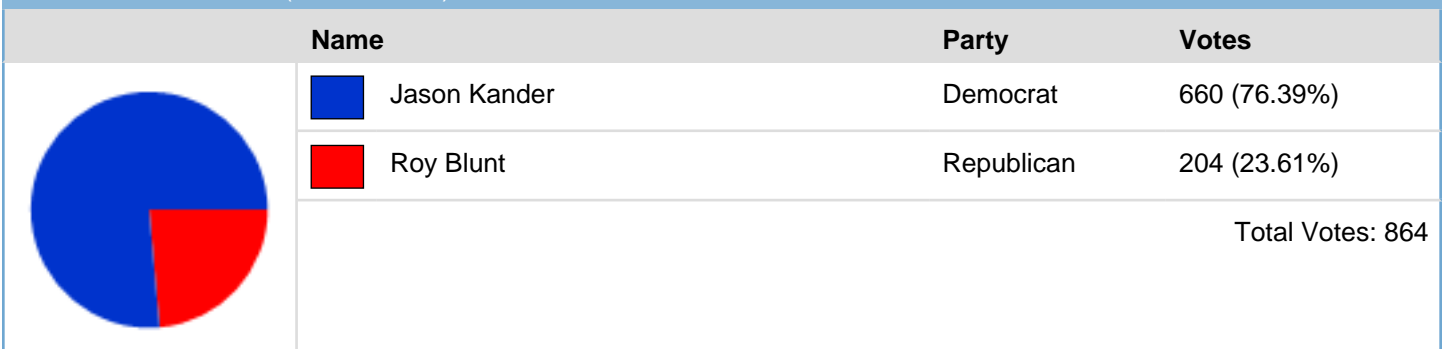

Kids Voting Missouri Presidential Election 2016 November 8, 2016 Webster Groves School District

2016-WG PK-2 Results

Report Generated: 11/08/2016 2:30 AM MST

What is your current grade level?

President/Vice-President 4-Year Term--Vote for 1

United States Senator (6-Year Term) Vote for 1

Missouri Governor (4 -Year Term)---Vote for 1

		Name	Party	Votes
		Chris Koster	Democrat	486 (56.06%)
		Eric Greitens	Republican	381 (43.94%)
				Total Votes: 867