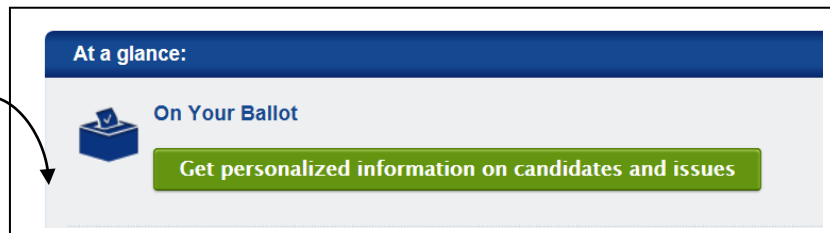

4) The next screen will have the candidates running based on your home address...

Learn where candidates running for office in your community stand on the issues. You can print or email the information to use as a reference when you actually vote. We do not save your information, it will be lost when you leave this page. Additional information may be available for your area so be sure to scroll to the bottom of the page for other voters' guides.

This sample information is based on an address in University City.

Your information will have the candidates running based on **YOUR** home address entered into Vote411.org.

VOTE411 Voter Guide

Change Address

Finish

Your guide has 9 races. Choose one to get started.

U.S. Senator	Make Selection >
U.S. Representative, District 1	Make Selection >
State Auditor	Make Selection >
State Senator, District 14	Make Selection >
State Representative, District 87	Make Selection >
St. Louis County Executive	Make Selection >
St. Louis County Prosecuting Attorney	Make Selection >
St. Louis County Assessor	Make Selection >
St. Louis County Council, District 5	Make Selection >

For More Information about Vote 411 go to www.vote411.org or for local League of Women Voters <http://www.lwvstl.org/>

For Info about Kids Voting MO go to: <http://kidsvotingmissouri.org>